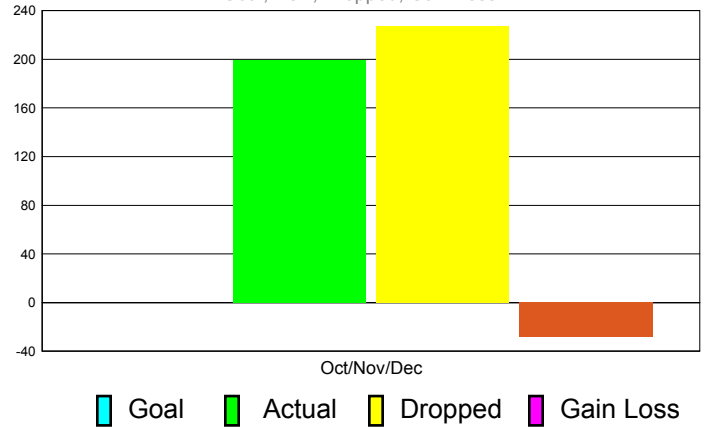

Membership Results 2011-2012

Goal, New, Dropped, Gain/Loss